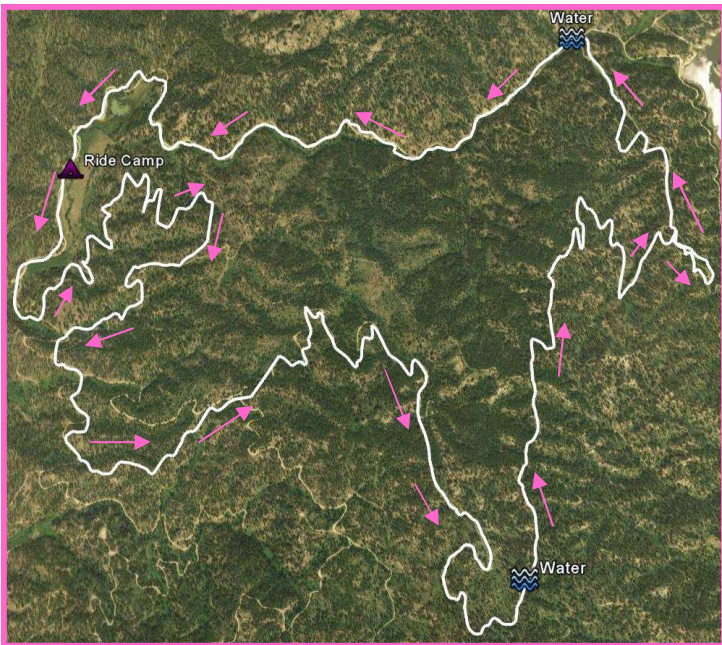

The Pink Flamingo Classic

Day 2—50 Milers

- Loop 1—Pink 22 Miles
- Loop 2—Pink & White 15 Miles
- Loop 3—Orange & White 11 Miles

Day 2—25 Milers

- Loop 2—Pink & White 15 Miles
- Loop 3—Orange & White 11 Miles

Loop 1, Pink—22 Miles

Loop 2, Pink & White—15 Miles

Loop 3, Orange & White—11 Miles

**Not Available
at this time**