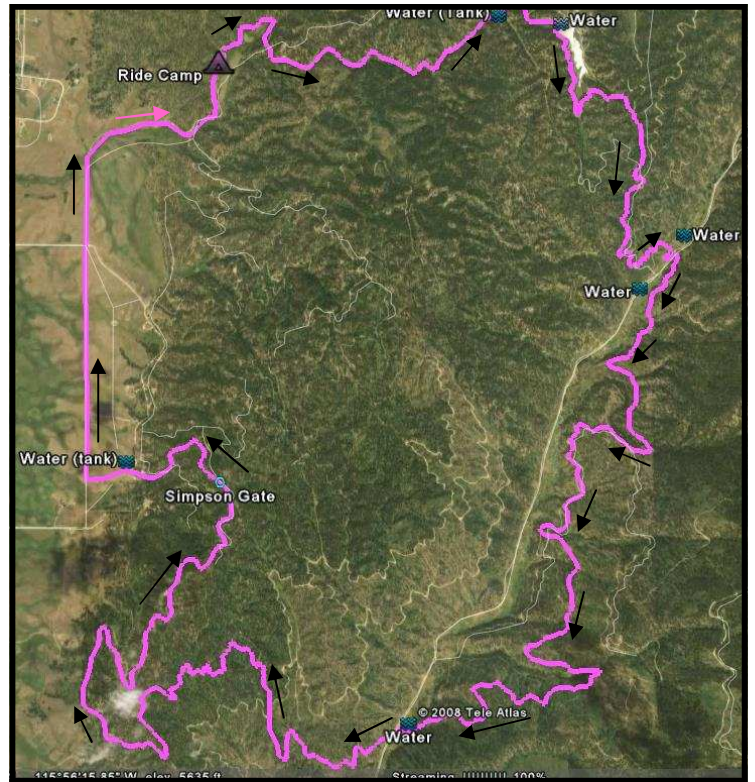

The Pink Flamingo Classic

Day 2—50 Milers

- Loop 1—Pink 22 Miles
- Loop 2—Pink & White 15 Miles
- Loop 3—Orange & White 11 Miles

Day 2—25 Milers

- Loop 2—Pink & White 15 Miles
- Loop 3—Orange & White 11 Miles

Loop 1, Pink—22 Miles

Loop 2, Pink & White—15 Miles

Loop 3, Orange & White—11 Miles

**Not Available
at this time**